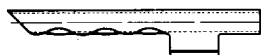

2:1

1. Components for LK 2.3-F Sil:
2. Multilam™ plug LS 2.3-F ..... # 22.1003
   - Insulator (polyamide) KT 2.3-F ..... # 22.2090
   - Wire HK 0.5 Sil ..... # 22.0090

Colors: • PVC: 0 - 9 • Sil: 1, 2, 4, 5, 6

0 - green/yellow   1 - red   2 - blue   3 - white   4 - black   5 - yellow   6 - green   7 - brown   8 - gray   9 - violet