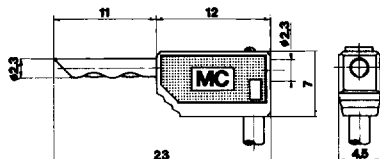

21.0290
 21.3890 (Sil)
 (60 cm)

LS 2.3-F

KT 2.3-F 90

2:1

- Components LK 2.3-F 90 Sil:
- Multilam™ plug LS 2.3-F # 22.1003
 - Insulator (polyamide) KT 2.3-F 90 # 22.2100
 - Wire HK 0.5 Sil # 22.0090

Colors: • PVC: 0 - 9 • Sil: 1, 2, 4, 5, 6

21.0200 LK 2.3-F
 21.3800 (Sil) LK 2.3-F Sil
 (7.5 cm)

2.3 mm - 10 A 0.6 mΩ

21.0210
 21.3810 (Sil)
 (15 cm)

21.0220
 21.3820 (Sil)
 (30 cm)

Highly flexible patch cord with 2.3 mm (.090 in) dia. MC-hollow plugs/in-line sockets. Matching 2.3 mm (.090 in) dia. sockets. The sleeve-shaped hard drawn copper alloy plug with solder tab is rolled, heat treated and gold plated. PVC or silicone insulated wire 0.5 mm² (20 AWG).