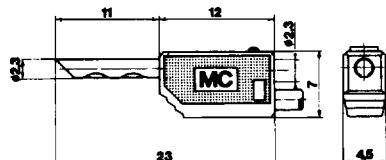

Part No.	Type	Nominal diameter	Withdraw. force	Rated current	Contact resistance
----------	------	------------------	-----------------	---------------	--------------------

21.0250 LK 2.3-F 90
 21.3850 (Sil) LK 2.3-F 90 Sil
 (7.5 cm)

2.3 mm - 10 A 0.6 mΩ

21.0260
 21.3860 (Sil)
 (15 cm)

21.0270
 21.3870 (Sil)
 (30 cm)

Highly flexible 90° patch cord with 2.3 mm (.090 in) dia. MC-hollow plugs/in-line sockets. The sleeve-shaped hard drawn copper alloy plug with solder tab is rolled, heat treated and gold plated. PVC or silicone insulated wire 0.5 mm² (20 AWG).